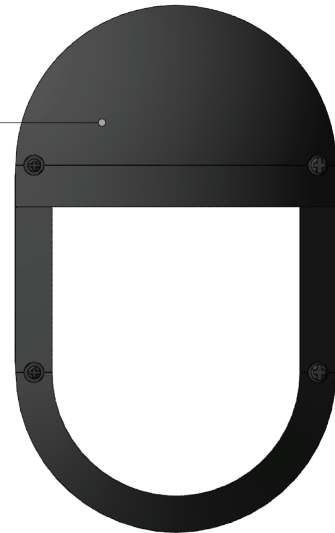

Color Temp 3000K  
 CRI (Ra) >80  
 Dimming 100% - 10%  
 Rated Life 50,000 hours

Voltage	Watt	LED Lumens	Delivered Lumens	Finish(es)
120V	9W	800	185	BK / GY

EW1311-BK

Powder Coat  
 Finish  
 BK - Black  
 GY - Grey

11"

Die-cut  
 Aluminium  
 Housing

3-1/2"

7-1/4"

EW1311-BK

EW1311-GY